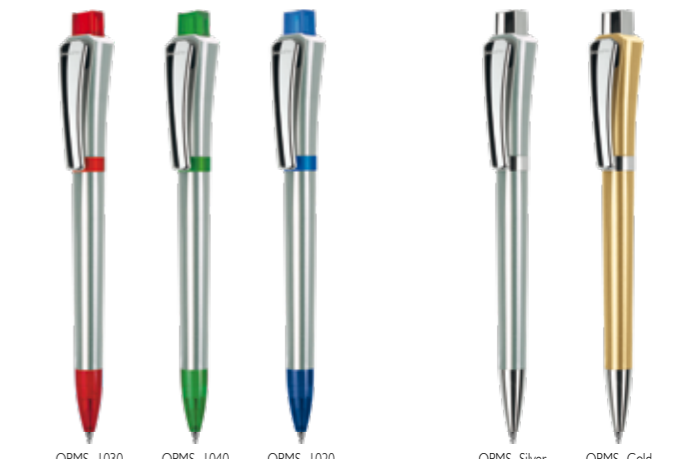

B - Silk - screen print
Sitodruk
Sérigraphie
Siebdruck

E - Engraver
Graver
Graveur
Graveur

Classic + Metal Clip

Transparent + Metal Clip

Satin + Metal Clip

Satin + Metal Clip

Retractable ballpen. Plastic solid, transparent or metallised material, smooth polished surface. Push button and ring in transparent or chrome finish options. Chrome finish metal clip. Tip in transparent or chrome finish metal options. Blue Jumbo refill.