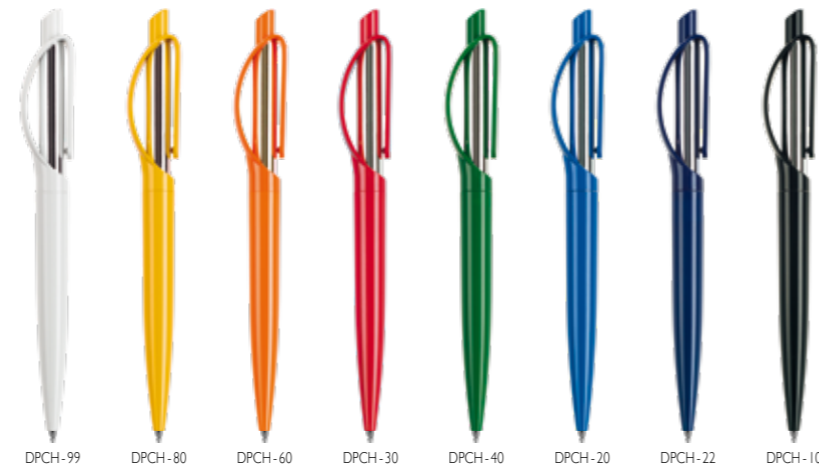

Classic + Chrom